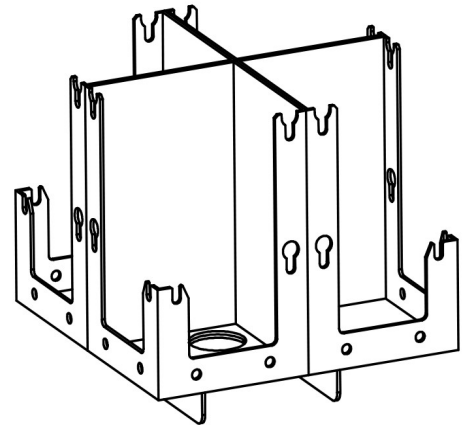

# PANORA

FOURSEASON SUNROOM

Aluminium Outer Cover  
for the base plate

Galvanized base plate 6"x6"

Corner Drain Closure

Aluminium Gutter Profile

Aluminium Pillar profile 6"x6"

Pillar Upper Apparatus

Filter 2 3/4"

Gutter Corner  
Connecting Apparatus

2 Module  
Connecting Apparatus

Gutter 2 Module  
Connecting Apparatus

4 Module  
Connecting Apparatus

Gutter-Pillar  
Connection Apparatus

1 1/2"x3 1/4"x0 1/8" Steel profile

Gasket Between and Gutter

580-1201  
Mullion Profile

550-6201  
Mullion Profile

550-6101  
Pressure Plate Profile

573-1101  
Mullion Profile

573-2101  
Transom Profile

565-6501  
Pillar Cap Profile

550-6103  
Cap Profile