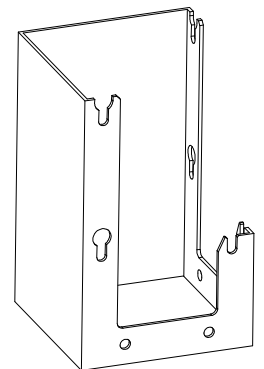

# PANORA

FOURSEASON SUNROOM

Aluminium Outer Cover  
for the base plate

Galvanized base plate 6"x6"

Corner Drain Closure

Aluminium Gutter Profile

Aluminium Pillar profile 6"x6"

Pillar Upper Apparatus

Filter 2 3/4"

Gutter Corner  
Connecting Apparatus

2 Module  
Connecting Apparatus

Gutter 2 Module  
Connecting Apparatus

4 Module  
Connecting Apparatus

Gutter-Pillar  
Connection Apparatus

1 1/2"x3 1/4"x0 1/8" Steel profile