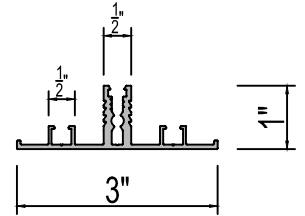

Filter 2 3/4"

Gutter Corner  
Connecting Apparatus

2 Module  
Connecting Apparatus

Gutter 2 Module  
Connecting Apparatus

4 Module  
Connecting Apparatus

Gutter-Pillar  
Connection Apparatus

1 1/2"x3 1/4"x0 1/8" Steel profile

Gasket Between and Gutter

580-1201  
Mullion Profile

550-6201  
Mullion Profile

550-6101  
Pressure Plate Profile

573-1101  
Mullion Profile

573-2101  
Transom Profile

565-6501  
Pillar Cap Profile

550-6103  
Cap Profile

550-6208  
Cover Profile

7599202  
Double Side Tape

Gasket for Gutter

3202108  
Glazing Gasket 0 2/6"

3202204  
Glazing Gasket-  
outside 0 1/8"

3202127  
Glazing Gasket-  
inside 0 1/9"

5303401  
Box Profile