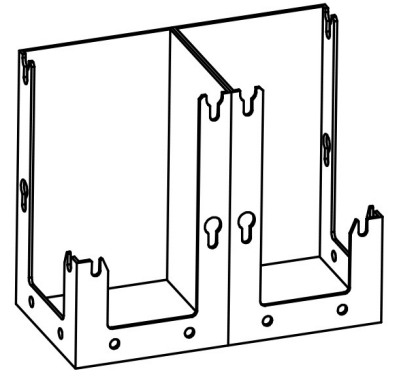

# PANORA

FOURSEASON SUNROOM

Aluminium Outer Cover  
for the base plate

Galvanized base plate 6"x6"

Corner Drain Closure

Aluminium Gutter Profile

Aluminium Pillar profile 6"x6"

Pillar Upper Apparatus

Filter 2 3/4"

Gutter Corner  
Connecting Apparatus

2 Module  
Connecting Apparatus

Gutter 2 Module  
Connecting Apparatus

4 Module  
Connecting Apparatus

Gutter-Pillar  
Connection Apparatus

1 1/2"x3 1/4"x0 1/8" Steel profile

Gasket Between and Gutter

580-1201  
Mullion Profile

550-6201  
Mullion Profile

550-6101  
Pressure Plate Profile

573-1101  
Mullion Profile

573-2101  
Transom Profile

565-6501  
Pillar Cap Profile

550-6103  
Cap Profile