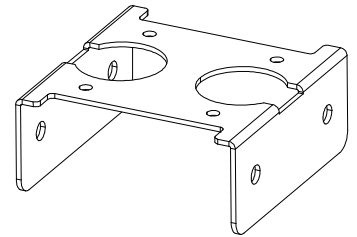

# PANORA

FOURSEASON SUNROOM

Aluminium Outer Cover  
for the base plate

Galvanized base plate 6"x6"

Corner Drain Closure

Aluminium Gutter Profile

Aluminium Pillar profile 6"x6"

Pillar Upper Apparatus

Filter 2 3/4"

Gutter Corner  
Connecting Apparatus

2 Module  
Connecting Apparatus

Gutter 2 Module  
Connecting Apparatus

4 Module  
Connecting Apparatus

Gutter-Pillar  
Connection Apparatus

1 1/2"x3 1/4"x0 1/8" Steel profile