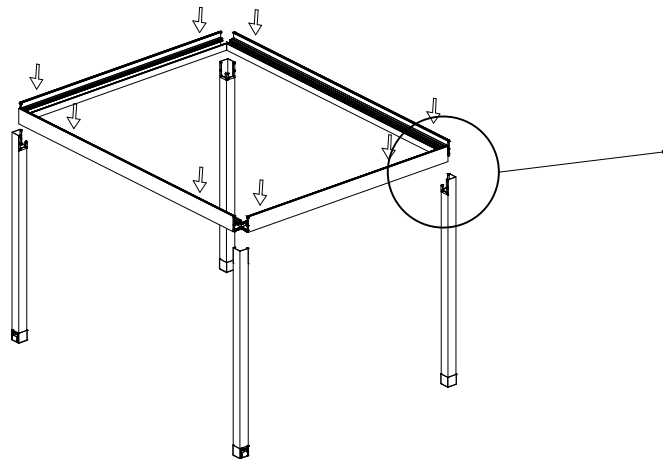

# PANORA

FOURSEASON SUNROOM

Aluminium Outer Cover  
for the base plate

Galvanized base plate 6"x6"

Corner Drain Closure

Aluminium Gutter Profile

Aluminium Pillar profile 6"x6"

Pillar Upper Apparatus

Filter 2 3/4"

Gutter Corner  
Connecting Apparatus

2 Module  
Connecting Apparatus

Gutter 2 Module  
Connecting Apparatus

4 Module  
Connecting Apparatus

Gutter-Pillar  
Connection Apparatus

1 1/2"x3 1/4"x0 1/8" Steel profile

Gasket Between and Gutter

580-1201  
Mullion Profile

550-6201  
Mullion Profile

550-6101  
Pressure Plate Profile

573-1101  
Mullion Profile

573-2101  
Transom Profile

565-6501  
Pillar Cap Profile

550-6103  
Cap Profile