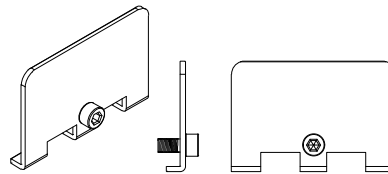

550-6201
Mullion Profile

550-6208
Cover Profile

7599202
Double Side Tape

3202108
Glazing Gasket 0 2/6"

3202204
Glazing Gasket-
outside 0 1/8"

3202127
Glazing Gasket-
inside 0 1/9"