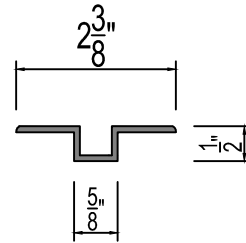

Filter 2 3/4"

Gutter Corner  
Connecting Apparatus

2 Module  
Connecting Apparatus

Gutter 2 Module  
Connecting Apparatus

4 Module  
Connecting Apparatus

Gutter-Pillar  
Connection Apparatus

1 1/2"x3 1/4"x0 1/8" Steel profile

Gasket Between and Gutter

580-1201  
Mullion Profile

550-6201  
Mullion Profile

550-6101  
Pressure Plate Profile

573-1101  
Mullion Profile

573-2101  
Transom Profile

565-6501  
Pillar Cap Profile

550-6103  
Cap Profile

550-6208  
Cover Profile

7599202  
Double Side Tape

Gasket for Gutter

3202108  
Glazing Gasket 0 2/6"

3202204  
Glazing Gasket-  
outside 0 1/8"

3202127  
Glazing Gasket-  
inside 0 1/9"

5303401  
Box Profile