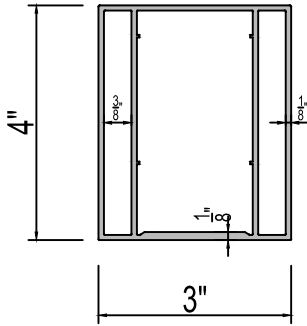

Filter 2 3/4"

Gutter Corner  
Connecting Apparatus

2 Module  
Connecting Apparatus

Gutter 2 Module  
Connecting Apparatus

4 Module  
Connecting Apparatus

Gutter-Pillar  
Connection Apparatus

1 1/2"x3 1/4"x0 1/8" Steel profile

Gasket Between and Gutter

580-1201  
Mullion Profile

550-6201  
Mullion Profile

550-6101  
Pressure Plate Profile

573-1101  
Mullion Profile

573-2101  
Transom Profile

565-6501  
Pillar Cap Profile

550-6103  
Cap Profile