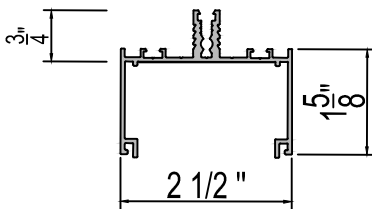

Filter 2 3/4"

Gutter Corner  
Connecting Apparatus

2 Module  
Connecting Apparatus

Gutter 2 Module  
Connecting Apparatus

4 Module  
Connecting Apparatus

Gutter-Pillar  
Connection Apparatus

1 1/2"x3 1/4"x0 1/8" Steel profile

Gasket Between and Gutter

580-1201  
Mullion Profile

550-6201  
Mullion Profile

550-6101  
Pressure Plate Profile

573-1101  
Mullion Profile

573-2101  
Transom Profile

565-6501  
Pillar Cap Profile

550-6103  
Cap Profile

550-6208  
Cover Profile

7599202  
Double Side Tape

Gasket for Gutter

3202108  
Glazing Gasket 0 2/6"

3202204  
Glazing Gasket-  
outside 0 1/8"

3202127  
Glazing Gasket-  
inside 0 1/9"

5303401  
Box Profile