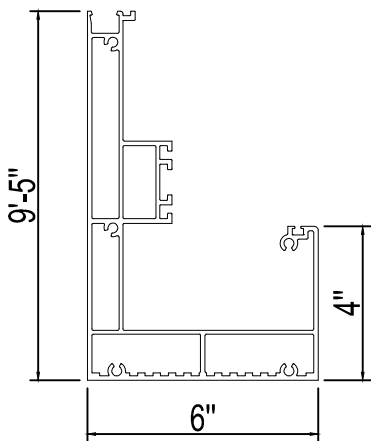

# PANORA

FOURSEASON SUNROOM

Aluminium Outer Cover  
for the base plate

Galvanized base plate 6"x6"

Corner Drain Closure

Aluminium Gutter Profile

Aluminium Pillar profile 6"x6"

Pillar Upper Apparatus

Filter 2 3/4"

Gutter Corner  
Connecting Apparatus

2 Module  
Connecting Apparatus

Gutter 2 Module  
Connecting Apparatus

4 Module  
Connecting Apparatus

Gutter-Pillar  
Connection Apparatus

1 1/2"x3 1/4"x0 1/8" Steel profile