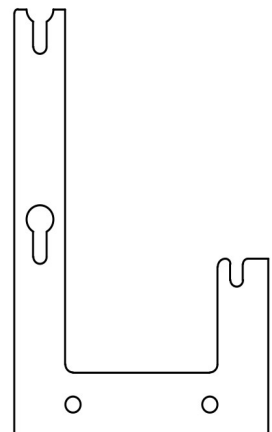

# PANORA

FOURSEASON SUNROOM

Aluminium Outer Cover  
for the base plate

Galvanized base plate 6"x6"

Corner Drain Closure

Aluminium Gutter Profile

Aluminium Pillar profile 6"x6"

Pillar Upper Apparatus

Filter 2 3/4"

Gutter Corner  
Connecting Apparatus

2 Module  
Connecting Apparatus

Gutter 2 Module  
Connecting Apparatus

4 Module  
Connecting Apparatus

Gutter-Pillar  
Connection Apparatus

1 1/2"x3 1/4"x0 1/8" Steel profile

Gasket Between and Gutter

580-1201  
Mullion Profile

550-6201  
Mullion Profile

550-6101  
Pressure Plate Profile

573-1101  
Mullion Profile

573-2101  
Transom Profile

565-6501  
Pillar Cap Profile

550-6103  
Cap Profile