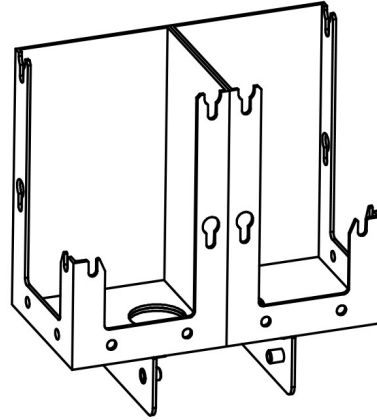

# PANORA

FOURSEASON SUNROOM

Aluminium Outer Cover  
for the base plate

Galvanized base plate 6"x6"

Corner Drain Closure

Aluminium Gutter Profile

Aluminium Pillar profile 6"x6"

Pillar Upper Apparatus

Filter 2 3/4"

Gutter Corner  
Connecting Apparatus

2 Module  
Connecting Apparatus

Gutter 2 Module  
Connecting Apparatus

4 Module  
Connecting Apparatus

Gutter-Pillar  
Connection Apparatus

1 1/2"x3 1/4"x0 1/8" Steel profile