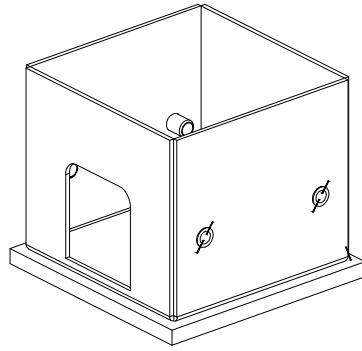

# PANORA

FOURSEASON SUNROOM

Aluminium Outer Cover  
for the base plate

Galvanized base plate 6"x6"

Corner Drain Closure

Aluminium Gutter Profile

Aluminium Pillar profile 6"x6"

Pillar Upper Apparatus

Filter 2 3/4"

Gutter Corner  
Connecting Apparatus

2 Module  
Connecting Apparatus

Gutter 2 Module  
Connecting Apparatus

4 Module  
Connecting Apparatus

Gutter-Pillar  
Connection Apparatus

1 1/2"x3 1/4"x0 1/8" Steel profile